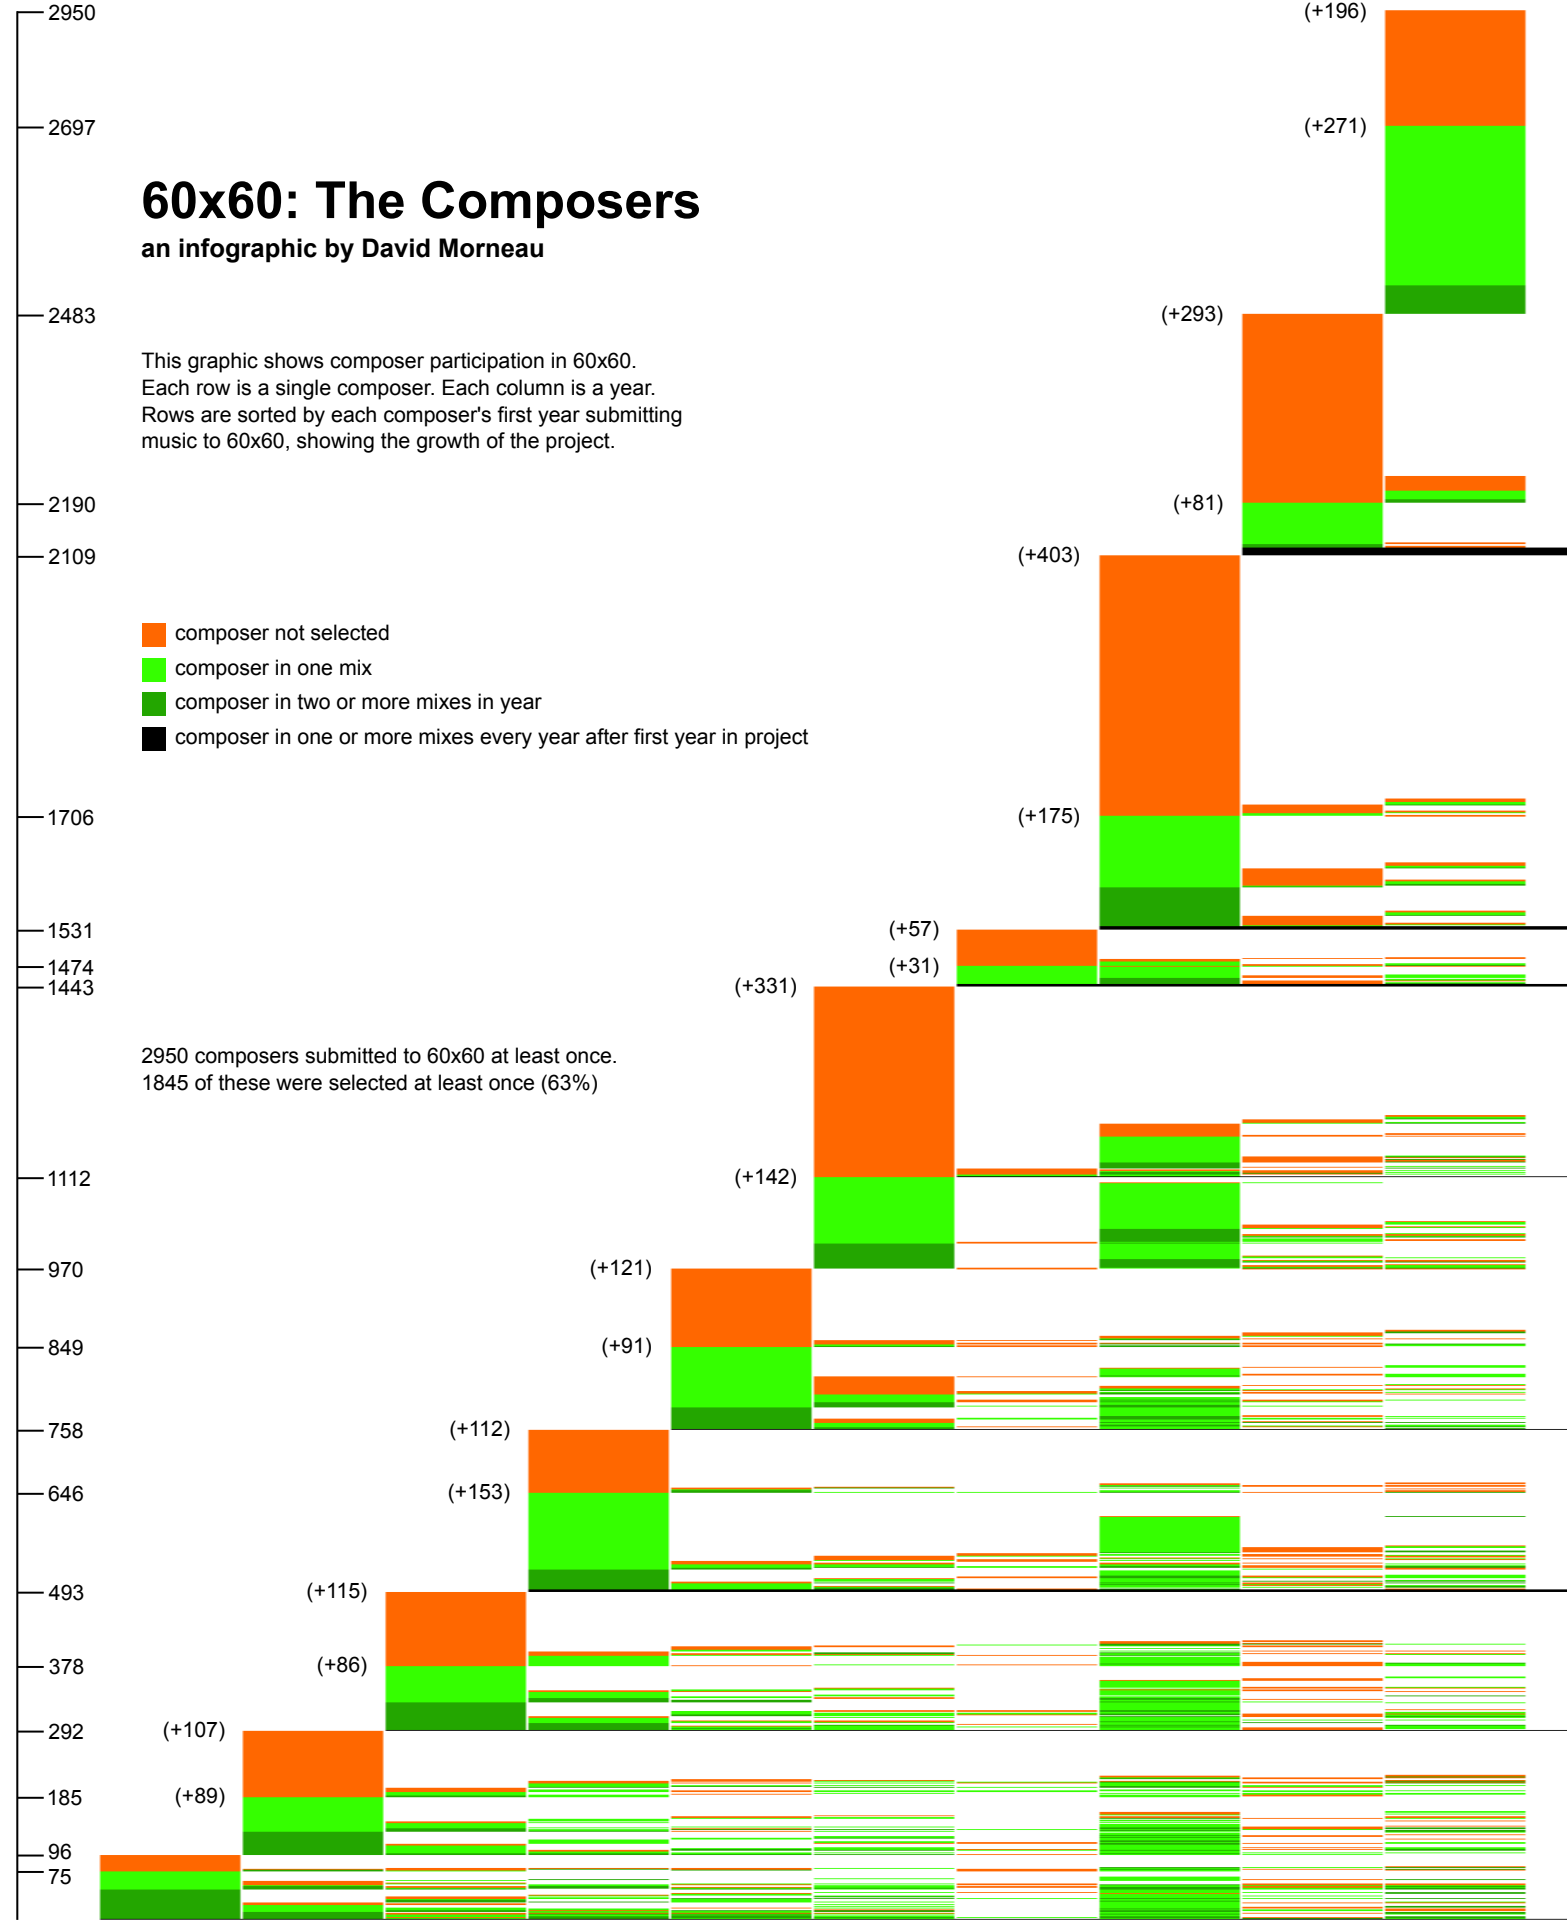

60x60: The Composers

an infographic by David Morneau

This graphic shows composer participation in 60x60. Each row is a single composer. Each column is a year. Rows are sorted by each composer's first year submitting music to 60x60, showing the growth of the project.

- composer not selected
- composer in one mix
- composer in two or more mixes in year
- composer in one or more mixes every year after first year in project

2950 composers submitted to 60x60 at least once.
1845 of these were selected at least once (63%)

composers:	2003	2004	2005	2006	2007	2008	2009	2010	2011	2012
total	96	230	262	339	315	594	165	881	632	756
new	96 (100%)	196 (85%)	201 (77%)	265 (78%)	212 (67%)	473 (80%)	88 (53%)	578 (66%)	374 (59%)	467 (62%)
# selected	75 (78%)	110 (48%)	139 (53%)	219 (65%)	192 (61%)	199 (34%)	60 (36%)	282 (32%)	140 (22%)	429 (57%)